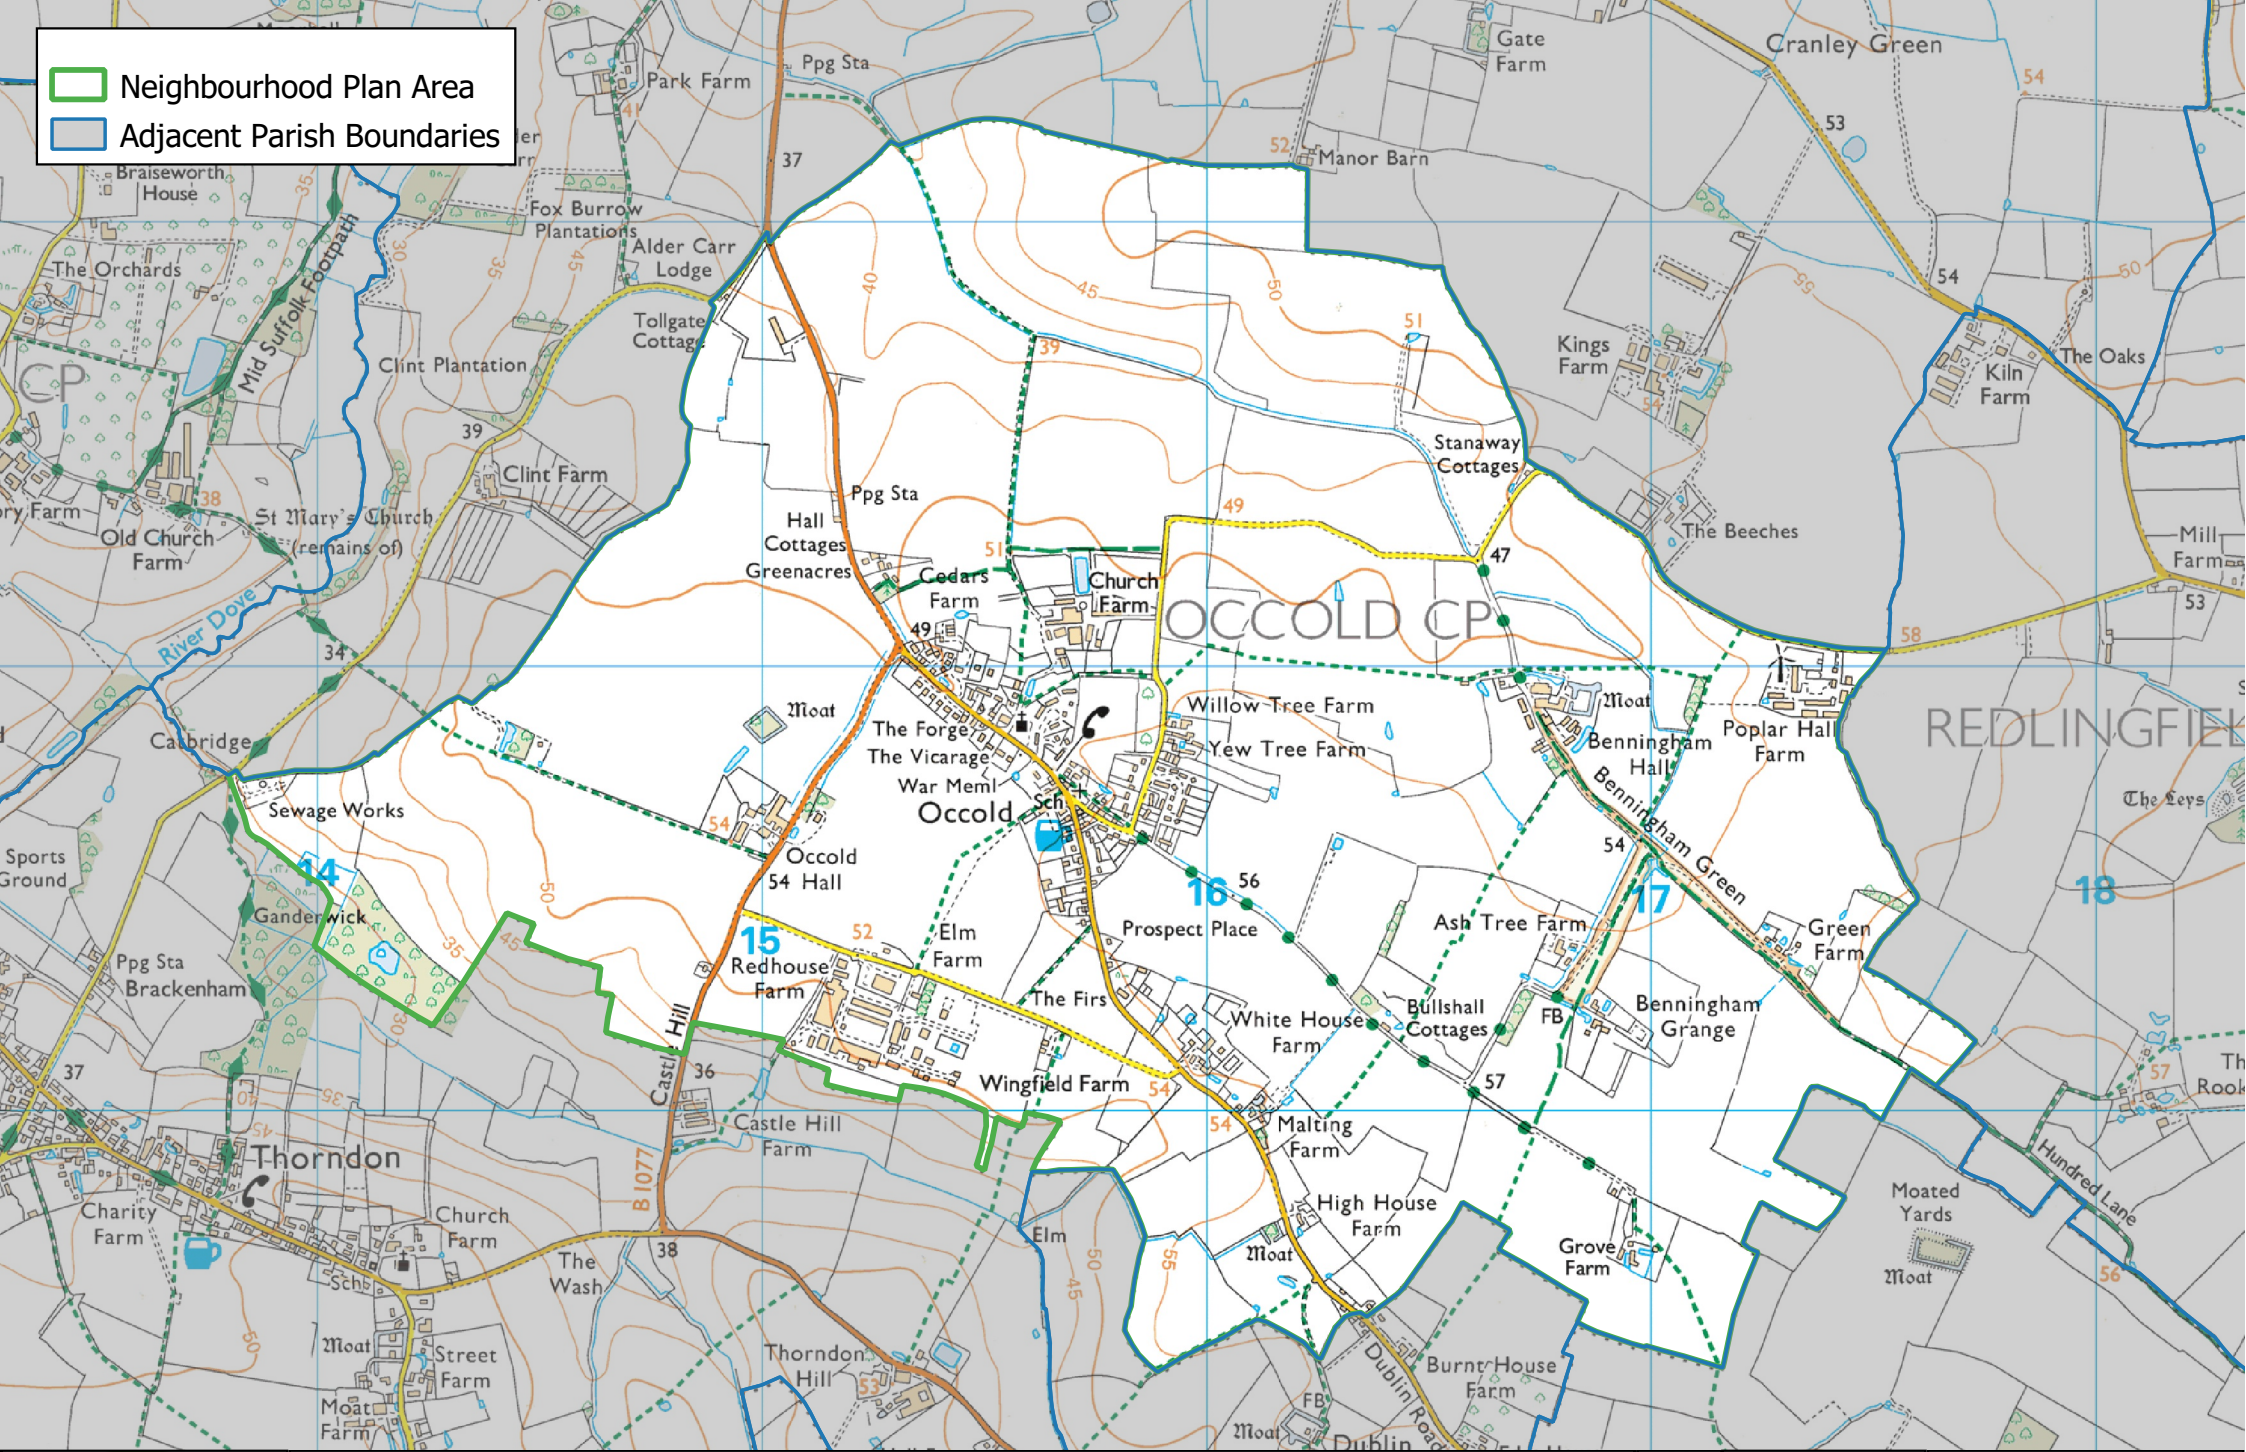

Neighbourhood Plan Area
 Adjacent Parish Boundaries

Occold Neighbourhood Plan Area

SCALE :
 1:20000

© Crown copyright and
 database rights 2023
 Ordnance Survey Licence
 number 100023274